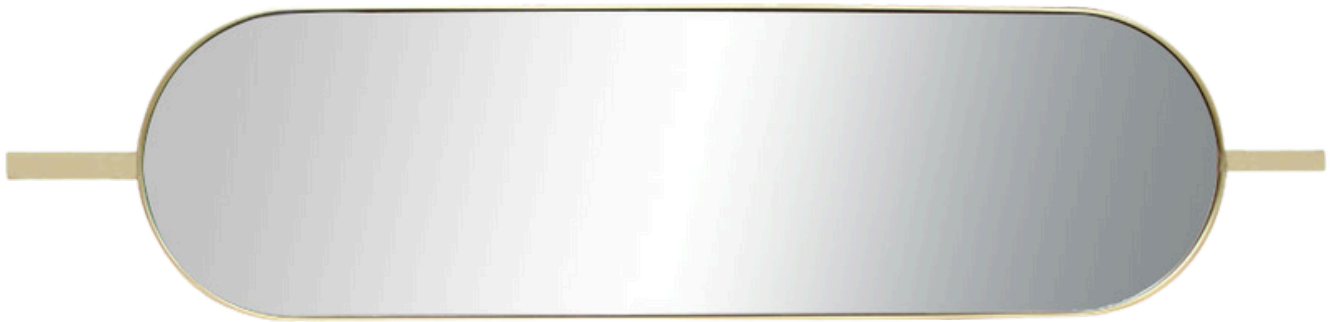

Water Gaze

CONTRACT COLLECTION

TECHNICAL INFORMATION

Chic chair upholstered in light brown leather compliments its rich, natural wood finish highlighting its grain and texture.

DIMENSIONS

28.8"W x 22.4" D x 34.6"H

FINISH OPTIONS

The Lola Dining Chair is available in a Beechwood Oak finish. Contact us for more information or custom finish options.